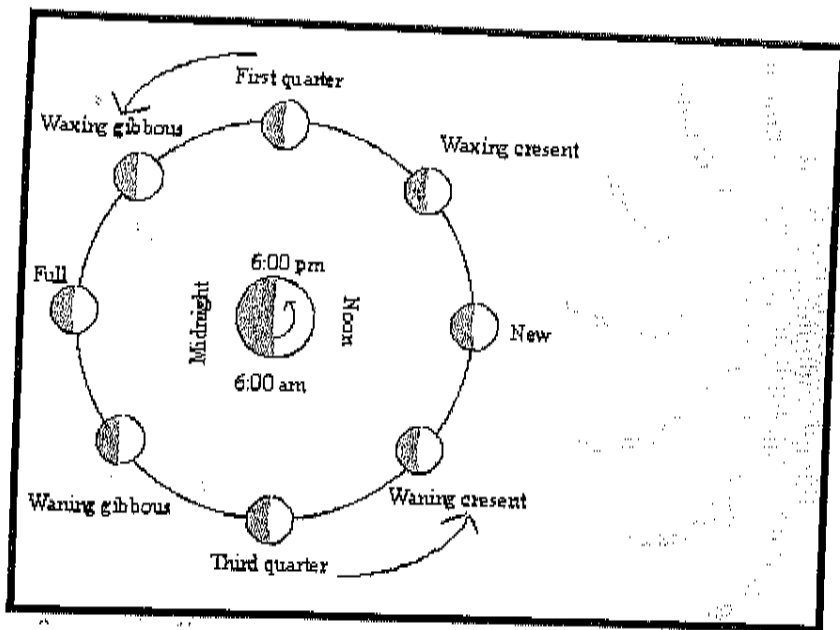

כ"ב אלול ה'תשס"ז

The new moon can be seen right after the sun has set.  
 In Israel if Molad is at noon (12:00 PM), the moon can be seen at 6:00 PM. But in Bavel it was 12:36 when Molad occurred & at sunset at 5:24, six hours have not yet passed.

The moon in Bavel won't be visible for another 12 hours until the morning.

The old moon can be seen right before sunrise.

In Bavel that is 5:24 am more than six hours before the Molad.

In Israel, the moonrise will take place within 6 hrs of the Molad & thus can't be seen unless one goes back another 12 hours to before sunset of the previous day.